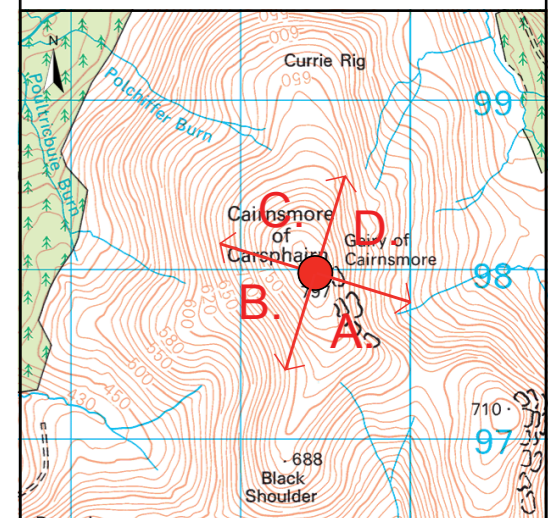

Viewpoint Information

OS Reference: E 259459 N 597979

Viewpoint height: 794m (AOD)

Distance to nearest turbine: 3420m (T1)

Direction from site: Northwest

Angle of view: 90 degrees

-  Proposed Shepherd's Rig Turbines
-  Operational & Under Construction Turbines
-  Consented Turbines
-  Other Turbines in planning

Produced By: SE	Ref: P17-1037.054	Rev: A
Produced By: SS	Date: 12_09_2018	

Figure 8.62
360 Degree Cumulative Wireframes
Viewpoint 14: Cairnsmore of Carsphairn

SHEPHERDS' RIG WIND FARM